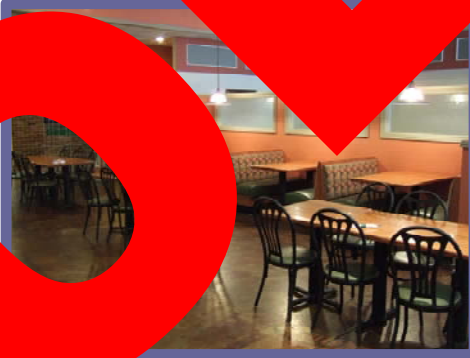

AVAILABLE

RESTAURANT OPPORTUNITY

5945 Andrews Rd

(Mentor-on-the-Lake, OH)

Hoods, Ovens, Racks, Fryers, Tables, Walk in cooler and freezer,
Great Signage, and more.....

Next to Marc's & Giant Eagle Grocery Stores!

Setup Your Business will minimize expense!

FOR SALE
$150,000

SOLO

4,254SF

CALL: Urban Jr. 440-479-8800