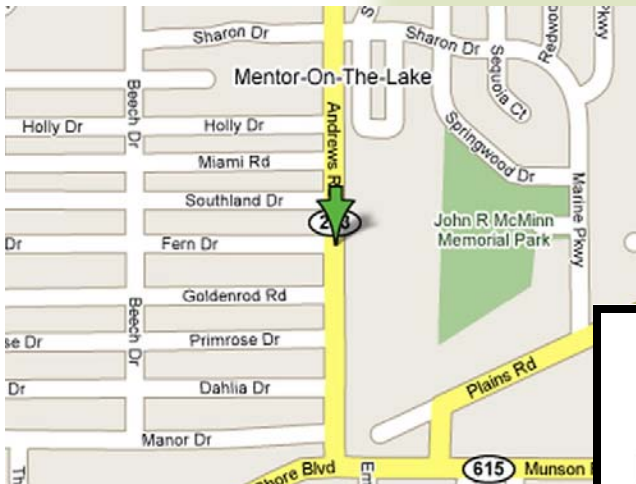

MENTOR-ON-THE-LAKE, OHIO

LAKESIDE ANNEX

5961 ANDREWS RD. / MENTOR-ON-THE-LAKE, OHIO 44060

RETAIL SPACES:

1200 - 4000SF SPACES

SHOPPING CENTER SIZE:

11,760SF

RETAIL TENANT MIX:

MARC'S, GIANT EAGLE, FAMILY DOLLAR, AARONS RENTS, SNAP FITNESS, WING STOP, AUTO ZONE, BEST CUTS, MR. HERO, H&R BLOCK, VERIZON...

440-942-8770
usamgt.com

MENTOR-ON-THE-LAKE, OHIO

LAKE SIDE ANNEX

5961 ANDREWS RD. / MENTOR-ON-THE-LAKE, OHIO 44060