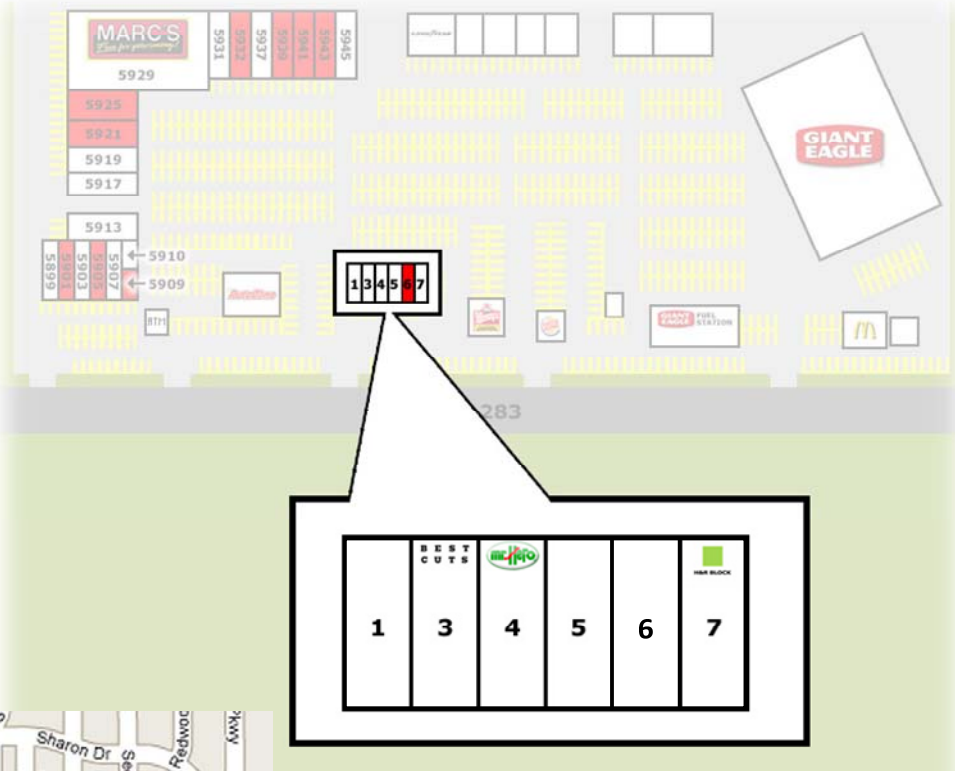

MENTOR-ON-THE-LAKE, OHIO

LAKESIDE ANNEX

5961 ANDREWS RD. / MENTOR-ON-THE-LAKE, OHIO 44060

RETAIL SPACES:

1200 - 4000SF SPACES

SHOPPING CENTER SIZE:

11,760SF

RETAIL TENANT MIX:

MARC'S, GIANT EAGLE, FAMILY DOLLAR, AARONS RENTS, SNAP FITNESS, WING STOP, AUTO ZONE, BEST CUTS, MR. HERO, H&R BLOCK, VERIZON...

440-942-8770
usamgt.com

MENTOR-ON-THE-LAKE, OHIO

LAKE SIDE ANNEX

5961 ANDREWS RD. / MENTOR-ON-THE-LAKE, OHIO 44060