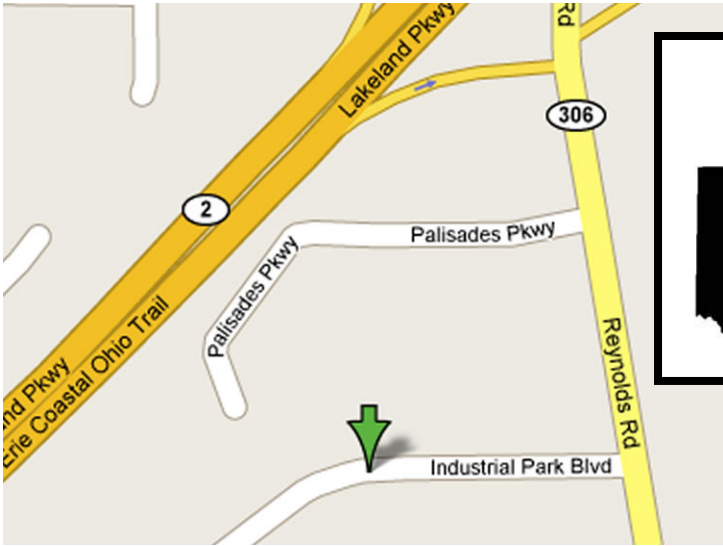

MENTOR, OHIO

MENTOR WEST CENTER

7314 INDUSTRIAL PARK BLVD / MENTOR, OHIO 44060

OFFICE/RETAIL SPACES:

900 - 8,000SF SPACES

SHOPPING CENTER SIZE:

20,000SF

OFFICE/RETAIL TENANT MIX:

VISITING PHYSICIANS, GRACE HOSPICE, PINNACLE NURSING, BILLY'S MARTINI BAR, CAREER TECH...

440-942-8770

usamgt.com

MENTOR, OHIO

MENTOR WEST CENTER

7314 INDUSTRIAL PARK BLVD / MENTOR, OHIO 44060

440-942-8770
usamgt.com