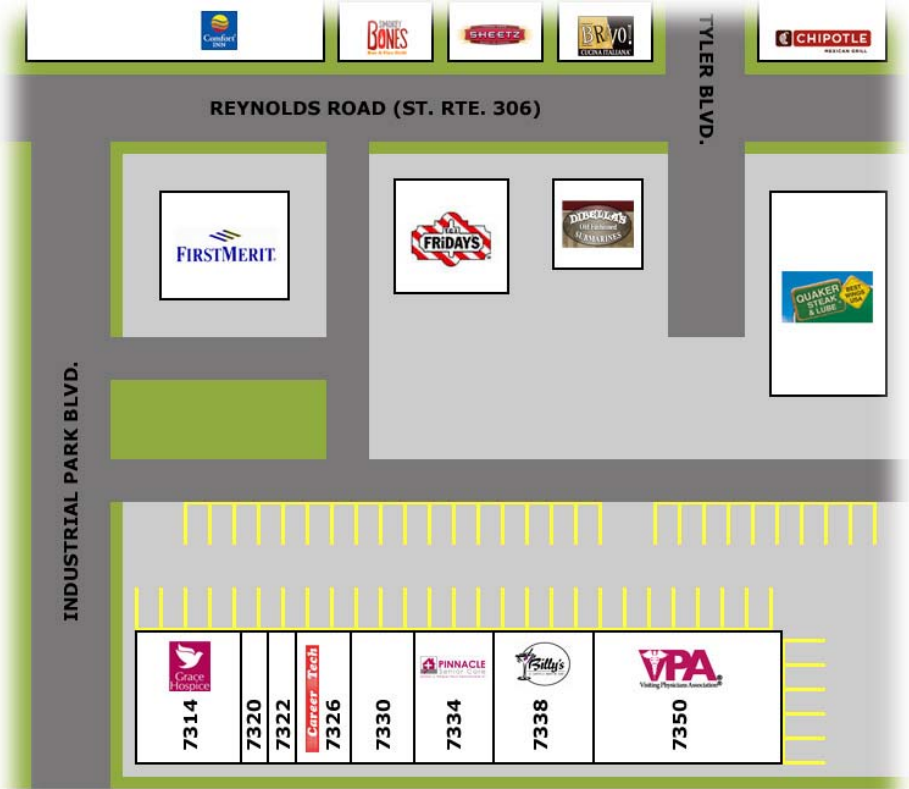

MENTOR, OHIO

MENTOR WEST CENTER

7314 INDUSTRIAL PARK BLVD / MENTOR, OHIO 44060

OFFICE/RETAIL SPACES:

900 - 8,000SF SPACES

SHOPPING CENTER SIZE:

20,000SF

OFFICE/RETAIL TENANT MIX:

VISITING PHYSICIANS, GRACE HOSPICE, PINNACLE NURSING, BILLY'S MARTINI BAR, CAREER TECH...

440-942-8770

usamgt.com

MENTOR, OHIO

MENTOR WEST CENTER

7314 INDUSTRIAL PARK BLVD / MENTOR, OHIO 44060

440-942-8770
usamgt.com