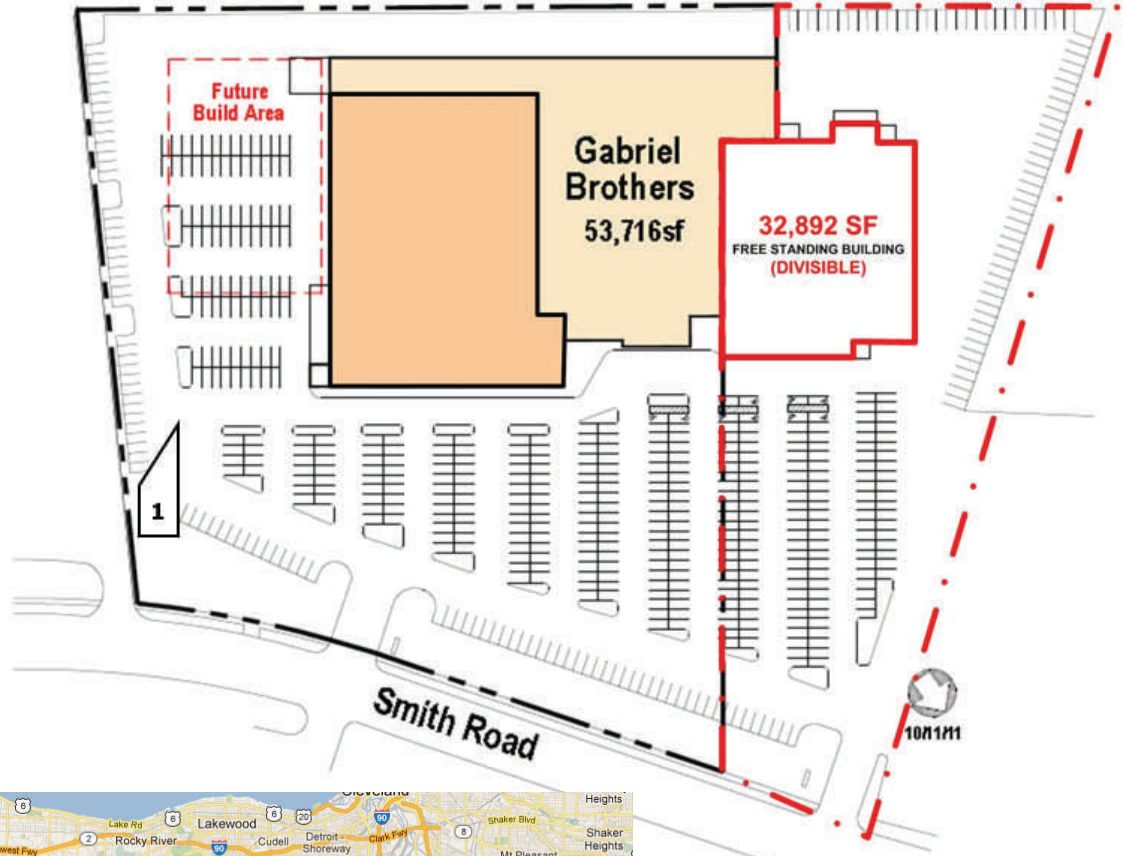

MIDDLEBURG HTS., OHIO

MIDDLEBURG HTS. PLAZA

13363 SMITH RD. / MIDDLEBURG HTS., OHIO 44060

LARGE MONUMENT SIGN

RETAIL SPACES: 10,000 - 33,000SF SPACES

SHOPPING CENTER SIZE: 140,000SF

RETAIL TENANT MIX AND
AREA RETAILERS:

GABRIEL BROTHERS,
BURLINGTON COAT FACTORY,
GIANT EAGLE, MARC'S, OFFICE
MAXX, MARSHALL'S...

440-942-8770

usamgt.com

MIDDLEBURG HTS., OHIO

MIDDLEBURG HTS. PLAZA

13363 SMITH RD. / MIDDLEBURG HTS., OHIO 44060

440-942-8770
usamgt.com