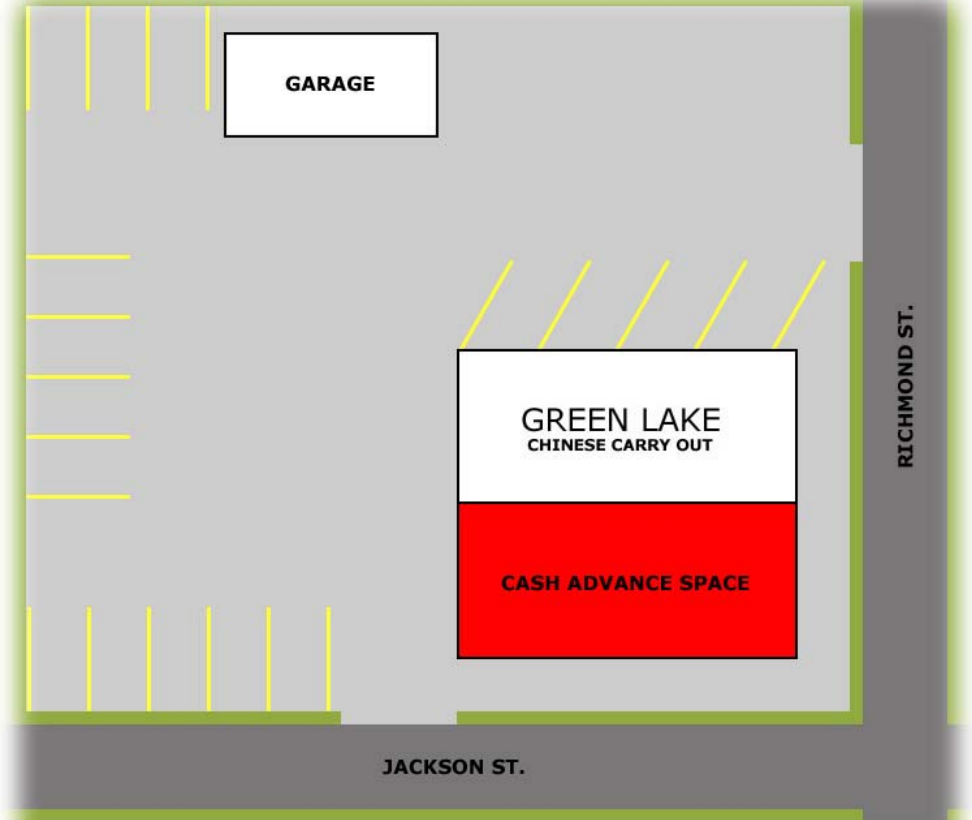

PAINESVILLE, OHIO

RICHMOND-JACKSON PLAZA

137 RICHMOND ST., PAINESVILLE, OHIO 44094

RETAIL SPACES: 1250 - 1,800 SPACES

SHOPPING CENTER SIZE: 3,050 SF

**AREA TENANT MIX: MCDONALDS, WALGREENS,
ARBY'S, SUBWAY, MR HERO,
TACO BELL, KFC,**

COUNTY SEAT OFFICES AND COURT SYSTEM

440-942-8770
usamgt.com

RICHMOND-JACKSON PLAZA

137 RICHMOND ST., PAINESVILLE, OHIO 44094

440-942-8770
usamgt.com