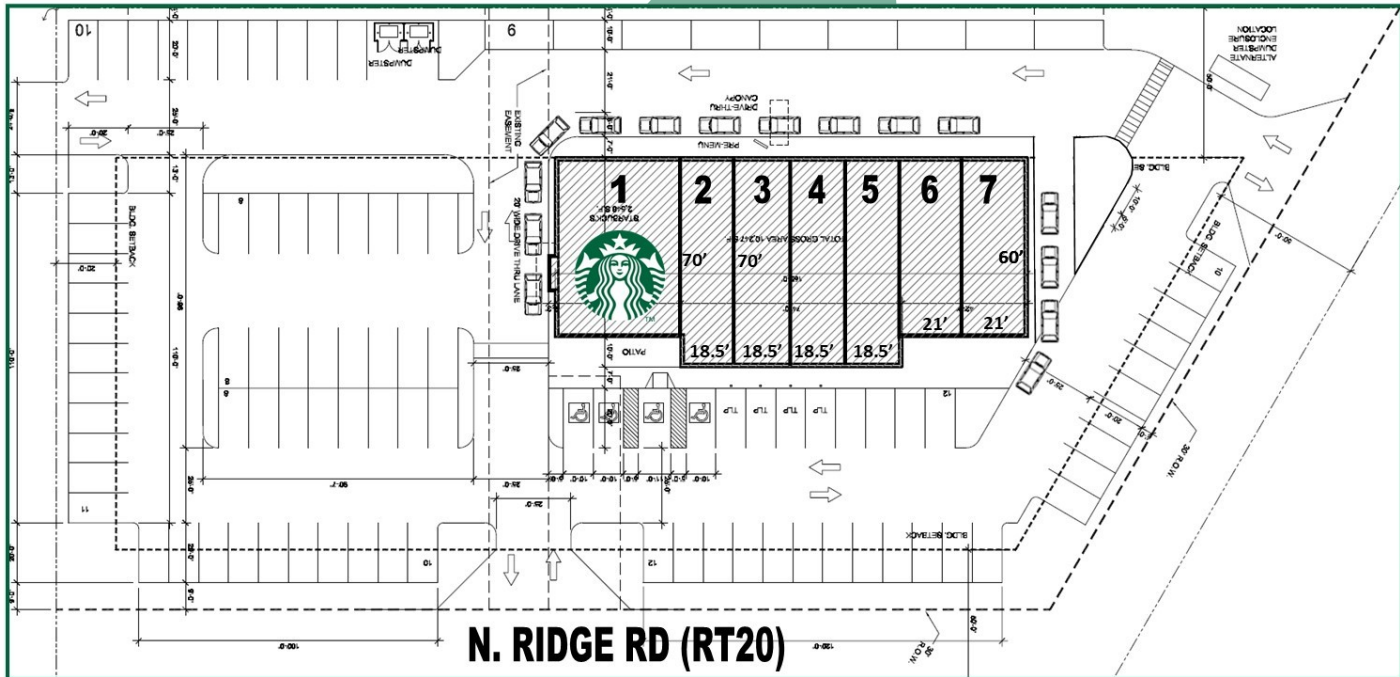

# STARBUCKS PLAZA

Eric Andrews Sr.  
eric@usamgt.com  
440-537-5758

3637 N RIDGE RD. | ASHTABULA, OHIO

Urban Cornacchione  
urban@usamgt.com  
440-479-8800

usamgt.com

- ### DOLLAR TREE CENTER
1. KINETIC BY WINDSTREAM
  2. CRICKET
  3. GREAT CLIPS
  4. DOLLAR TREE
  5. PET SUPPLIES PLUS
  6. 777
  8. AVAILABLE (4000SF)
  10. FIVE BELOW
  21. GS SPIRITS (LIQUOR)
  22. BELTONE HEARING CENTER
  23. NAIL SALON
  24. SMOKE SHOP
  25. HOSPICE
  26. SPECTRUM STORE
  27. STEAK N SHAKE

- ### STARBUCKS CENTER
1. STARBUCKS
  2. AVAILABLE (1295SF)
  3. AVAILABLE (1295SF)
  4. AVAILABLE (1295SF)
  5. AVAILABLE (1295SF)
  6. AVAILABLE (1260SF)
  7. AVAILABLE (1260SF)

**STARBUCKS PLAZA**  
SITE PLAN