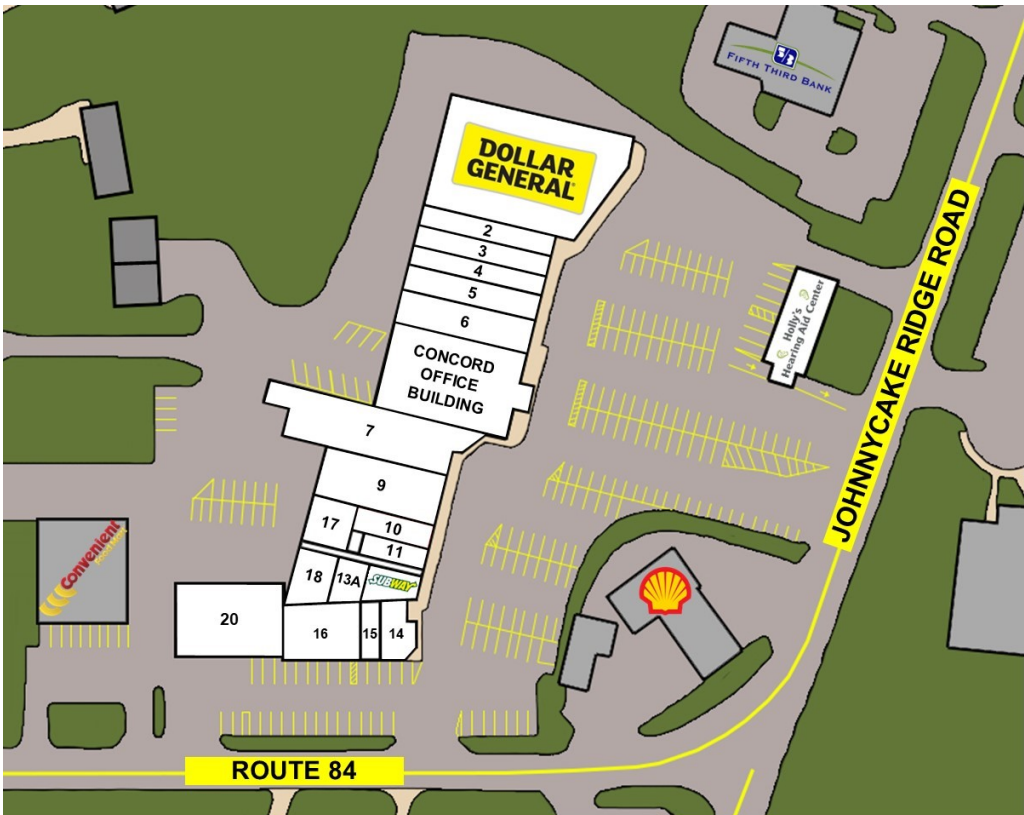

usamgt.com

CONCORD PLAZA

9853 JOHNNYCAKE RIDGE ROAD | CONCORD, OHIO

Eric Andrews Sr.
eric@usamgt.com
440-537-5758

Urban Cornacchione
urban@usamgt.com
440-479-8800

usamgt.com

CONCORD PLAZA

9853 JOHNNYCAKE RIDGE ROAD | CONCORD, OHIO

Eric Andrews Sr.
eric@usamgt.com
440-537-5758

Urban Cornacchione
urban@usamgt.com
440-479-8800

- Restaurant Suite Available With Patio
- High Traffic Plaza
- Large Parking Field
- Located in Center of Dense Residential Area
- Easy Access to Route 2, Route 44, and Interstate 90
- Neighborhood Plaza

- | | | |
|------------------------------------|--------------------------------------|---------------------------------------|
| Unit 1 - Dollar General | Unit 7 - Ridgewood Kitchen & Spirits | Unit 15 - Japanese Noodles/Bubble Tea |
| Unit 2 - Blank Boutique | Unit 9 - Spats Café | Unit 16 - Vape Shop |
| Unit 3 - Concord Beverage | Unit 10 - Tattoo Parlor | Unit 17 - Fitness Classes |
| Unit 4 - Thai 999 | Unit 11 - Tony's Mug-N-Brush | Unit 18 - Jazzercise |
| Unit 5 - P&P's Pizza | Unit 13 - Subway | Unit 20 - Universal Auto & Tire |
| Unit 6 - Concord Family Restaurant | Unit 14 - Raymond James | Unit B1 - Holly's Hearing |